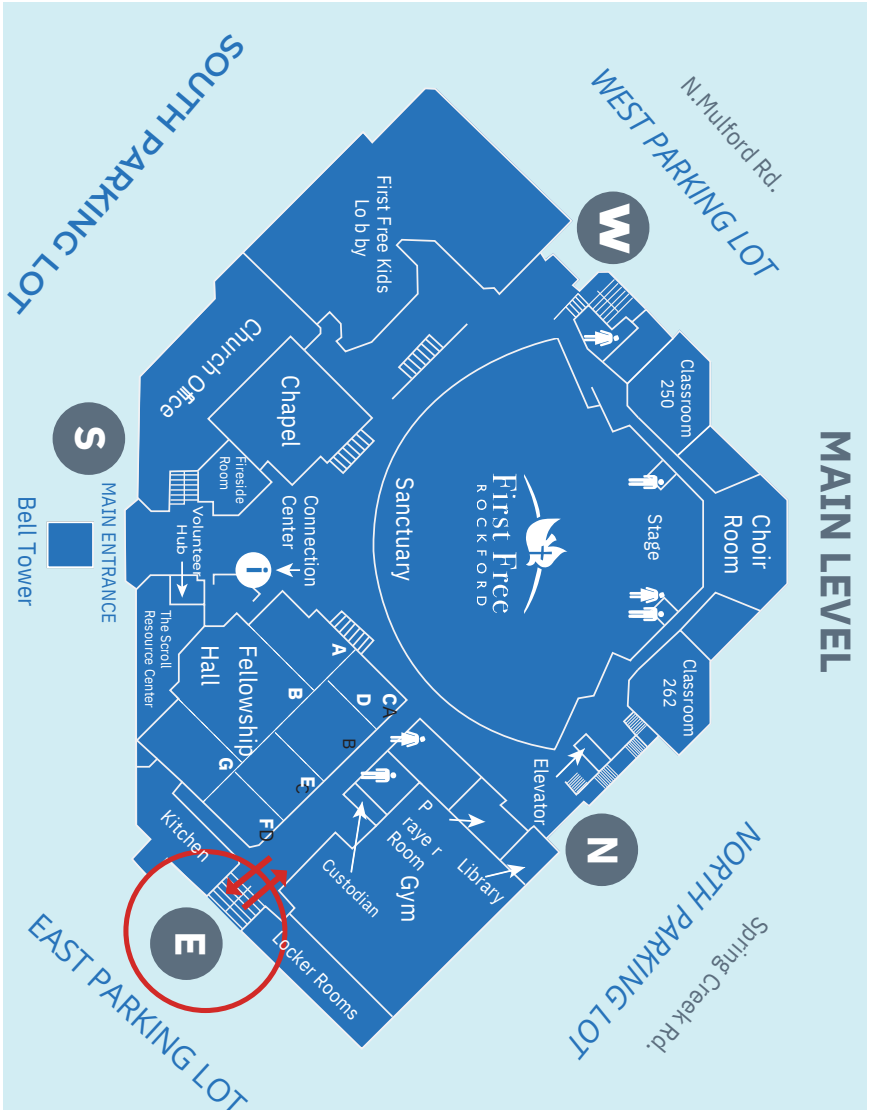

# MAP of FIRST FREE ROCKFORD Main Campus 2223 N. Mulford Rd.

# LOWER LEVEL